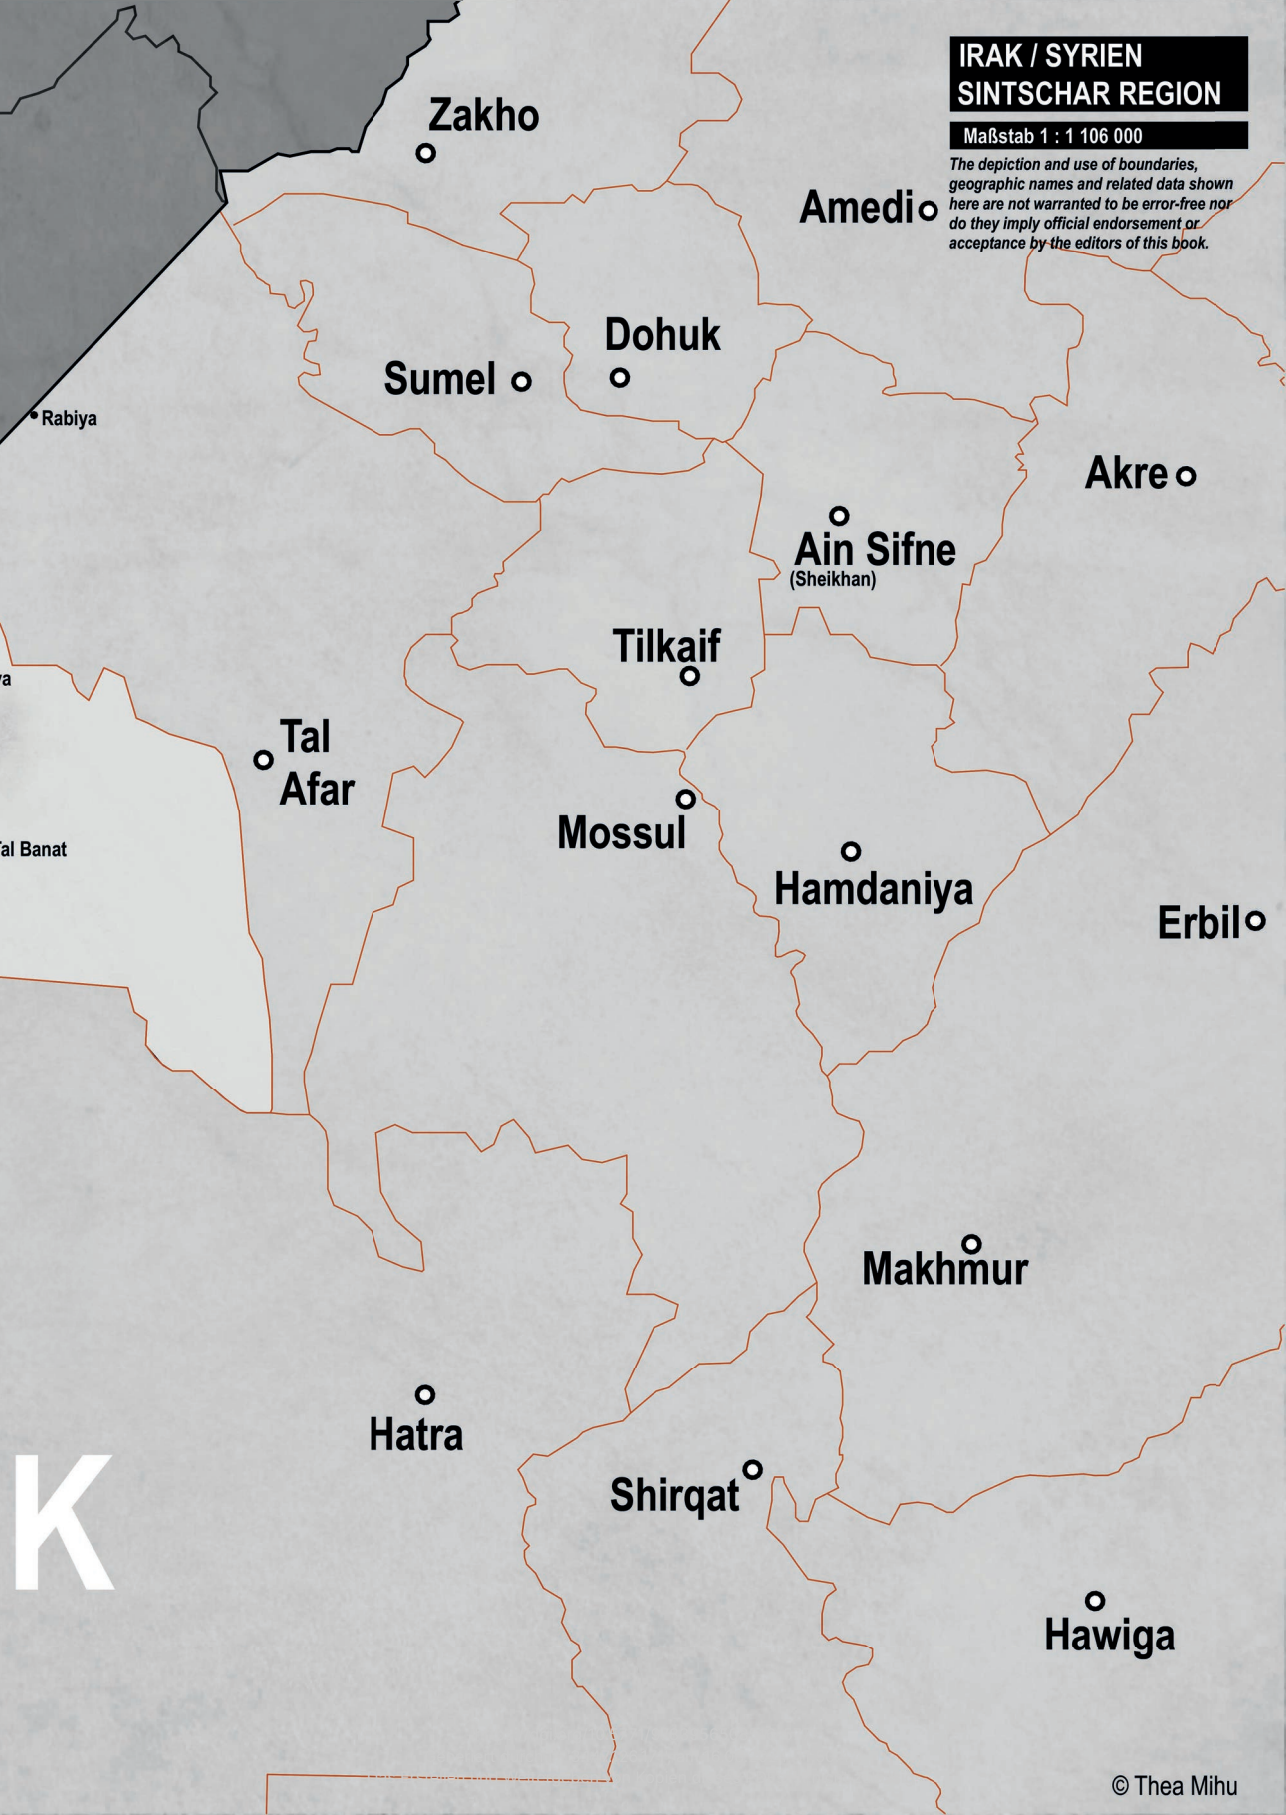

# SYRIEN

Hasaka

Aleppo

Rakka

## Legende

- Staatsgrenze
- Sintschar Region
- Stadt
- Großsiedlung
- Dorf

SINTSCHAR

• Dahola • Zorav

• Khana Sor • Dougire • Tschelmeran (1463m)

**Sintschar** • Solagh  
(Shingal Stadt)

• Siba Sheikh • Ain Ghazal • T  
• Khidir • Tal Izer (Gir Izer | Al-Qahitaniya) • Gir Zerik • Kotscho

**IRAK / SYRIEN  
SINTSCHAR REGION**

Maßstab 1 : 1 106 000

*The depiction and use of boundaries, geographic names and related data shown here are not warranted to be error-free nor do they imply official endorsement or acceptance by the editors of this book.*