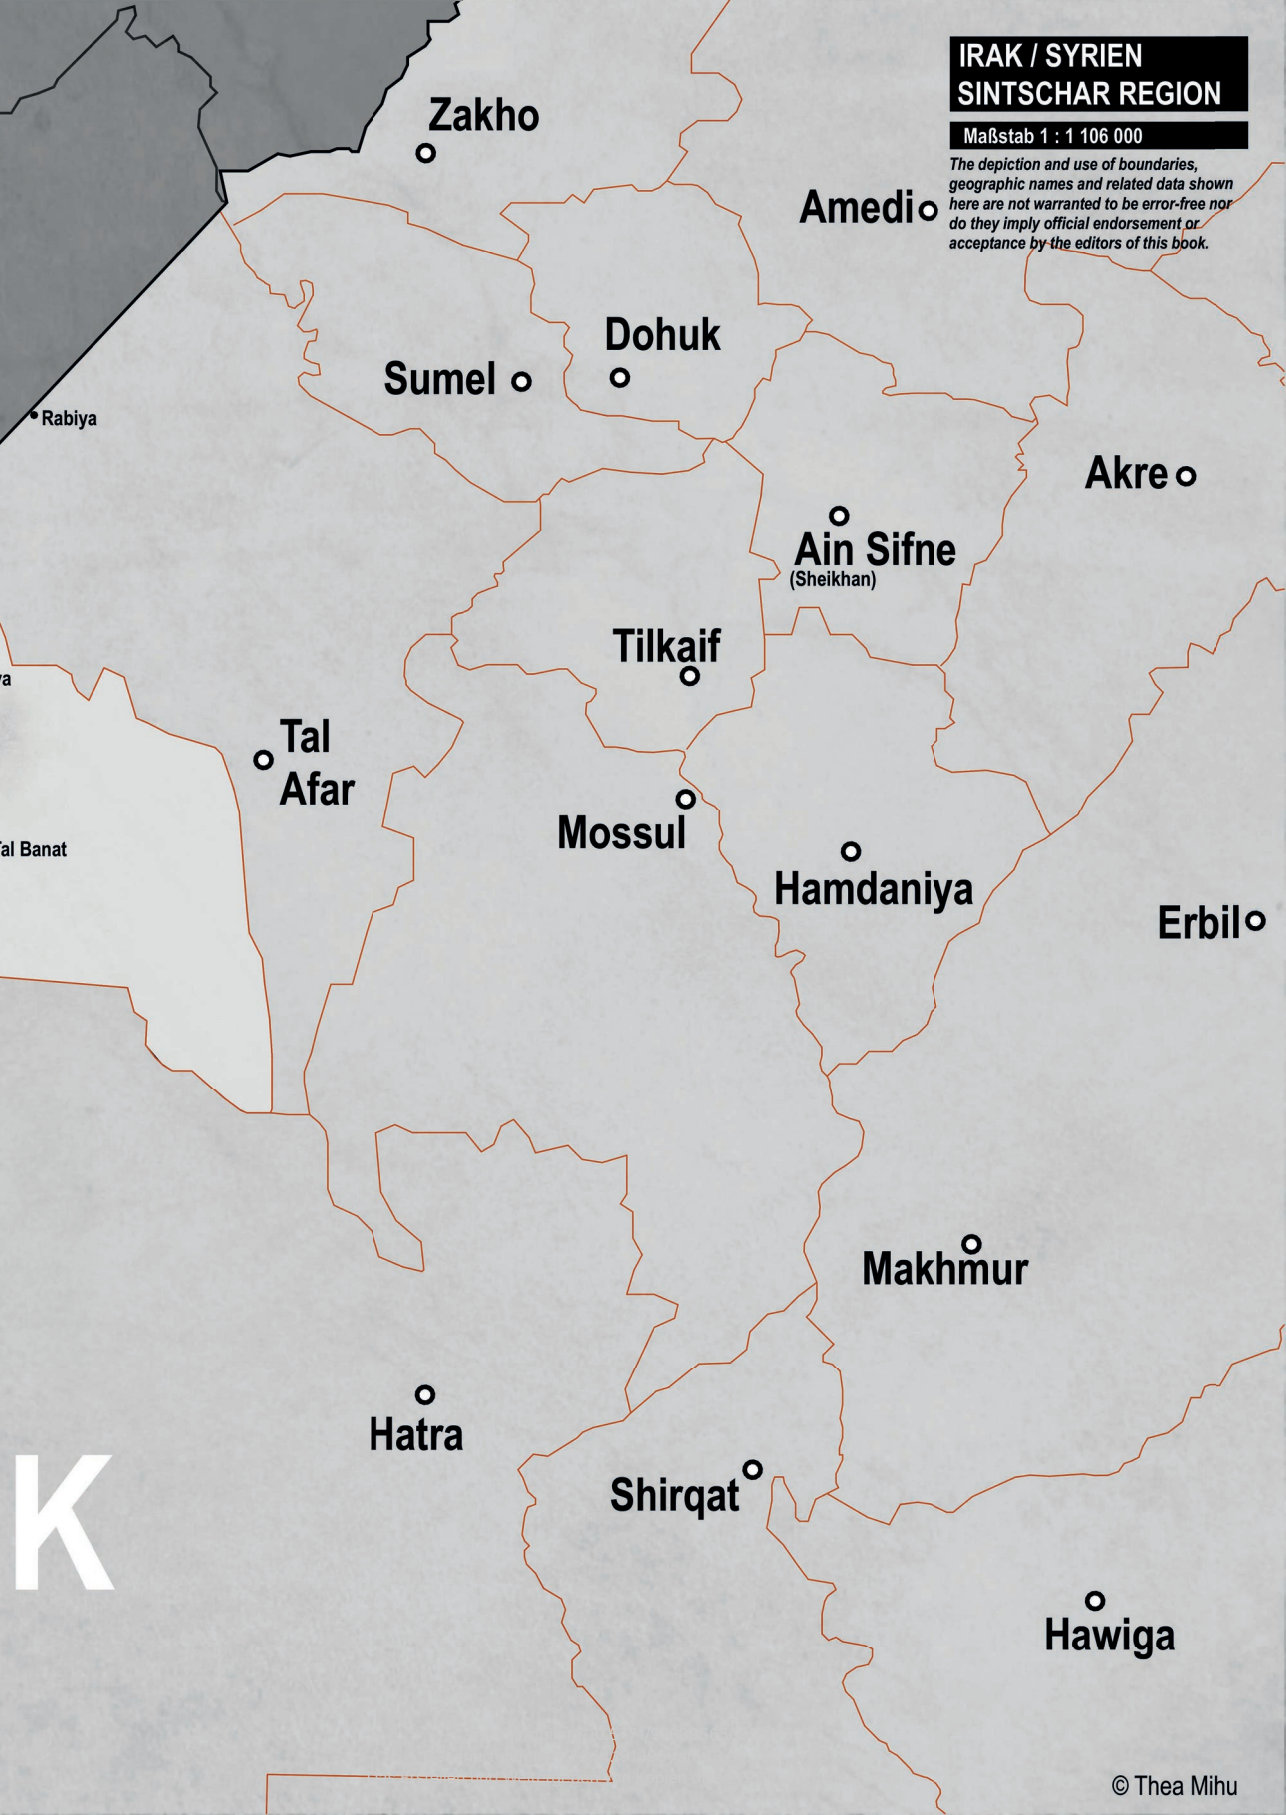

# SYRIEN

Hasaka

Aleppo

Rakka

## Legende

- Staatsgrenze
- Sintschar Region
- Stadt
- Großsiedlung
- Dorf

SINTSCHAR

• Dahola • Zorav

• Khana Sor • Dougire • Tschelmeran (1463m)

**Sintschar** (Shingal Stadt) • Solagh

• Siba Sheikh Khidir • Ain Ghazal • T

• Tal Izer (Gir Izer | Al-Qahtaniya) • Gir Zerik • Kotscho

Ba'aj

# IRA

Deir Azzor

**IRAK / SYRIEN  
SINTSCHAR REGION**

Maßstab 1 : 1 106 000

*The depiction and use of boundaries, geographic names and related data shown here are not warranted to be error-free nor do they imply official endorsement or acceptance by the editors of this book.*